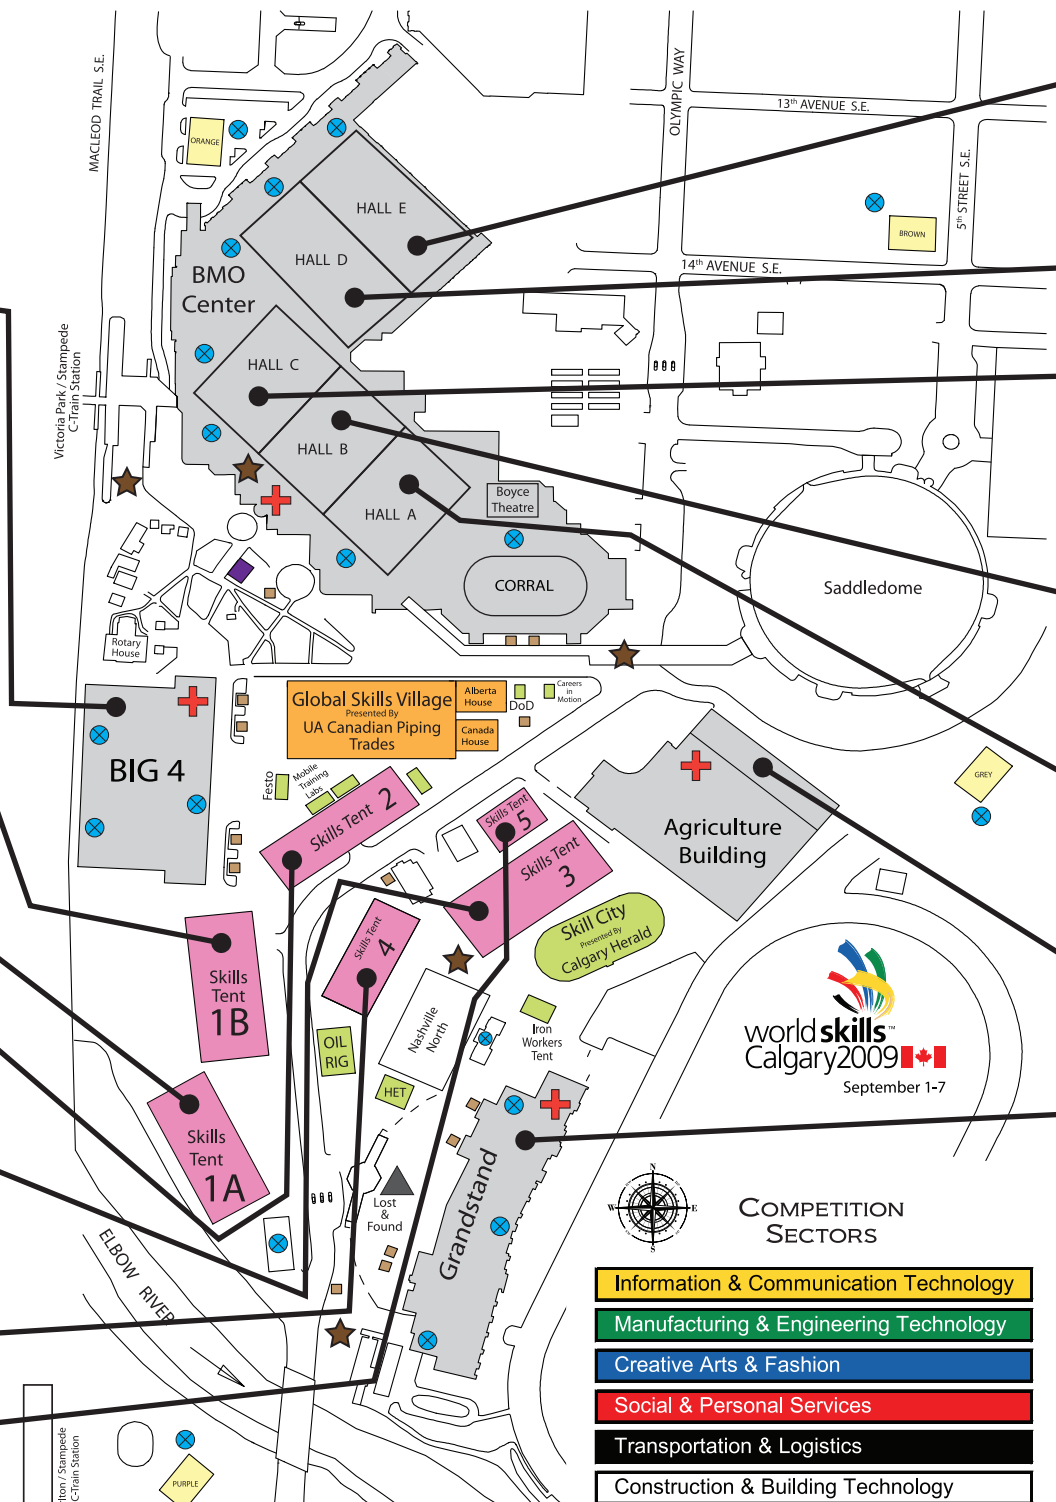

- ⊗ = Washrooms
- + = First Aid Stations
- = Global Skills Village
- = Skill City / Try-A-Skill Activities
- = Shell Launch Pads
- = Food Kiosks
- = Coca-Cola Stage
- ▲ = CBE & CSSD Kiosks
- ★ = Accreditation Booth

WSC2009 Venue Map - Stampede Park

★ = competition includes a Skills Ambassador Station

Big 4	
Hall A & B (Upstairs)	
Mechanics	04*
Plumbing & Heating	15*
Refrigeration	38
Hall C (Downstairs)	
Wall and Floor Tiling	12
Electronics	16
Painting & Decorating	22
Mobile Robotics	23
IT PC/Network Support	39*
Plastering & Drywall Systems	D03

Skills Tent 1B	
Cabinetmaking	24
Joinery	25
Carpentry	26*

Skills Tent 1A	
Landscape Gardening	37*

Skills Tent 2	
Electrical Installations	18*
Industrial Control	19*

Skills Tent 3	
Welding	10*
Construction Metal Works	D02*
Sheet Metal Technology	HM01*

Skills Tent 4	
Car Painting	36

Skills Tent 5	
Aircraft Maintenance	D01

BMO Center	
Hall E	
Mechanical Engineering Design - CAD	05*
Confectioner/Pastry Cook	32*
Cooking	34
Restaurant Service	35*
Hall D	
Autobody Repair	13*
Automotive Technology	33*
Hall C	
Polymechanics/Automation	01*
Mould Making	08*
Offset Printing	11*
Bricklaying	20
Jewellery	27*
Hall B	
Manufacturing Team Challenge	03*
CNC Turning	06
CNC Milling	07*
Fashion Technology	31*
Hall A	
Floristry	28*
Ladies'/Men's Hairdressing	29*
Beauty Therapy	30*